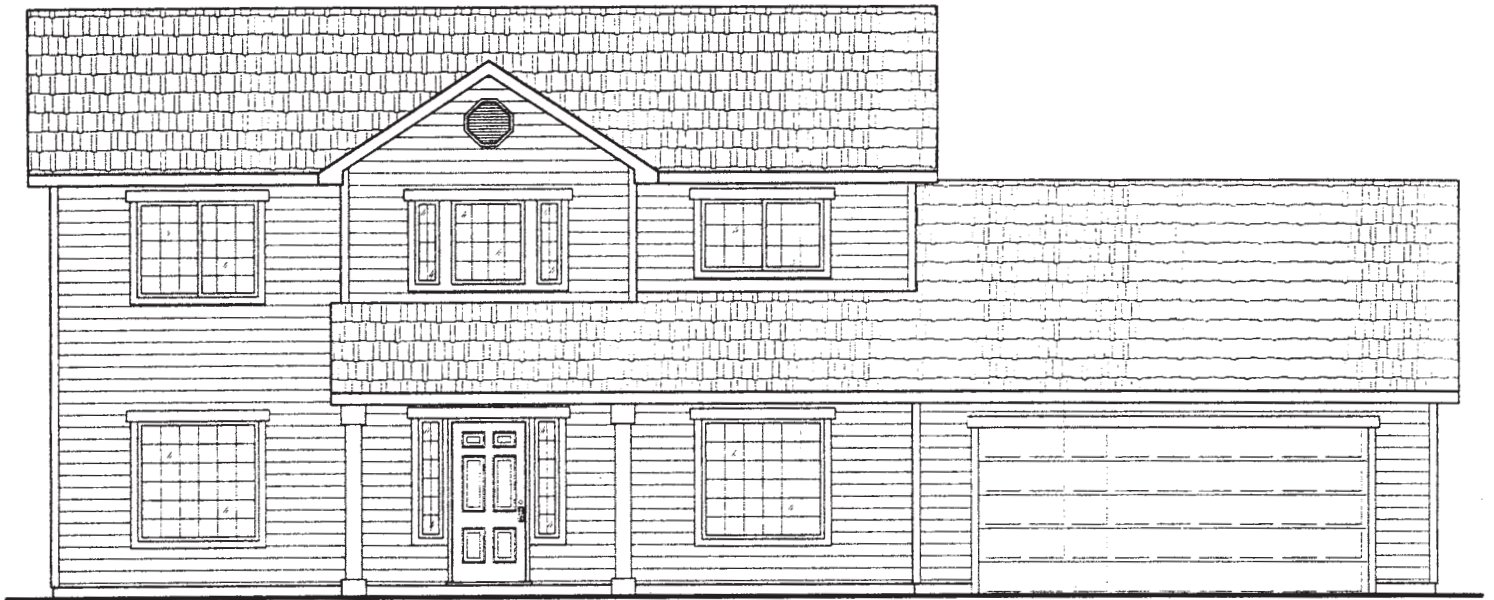

The Carmichael

Signature Collection

The Carmichael

Signature Collection

2201 Square feet

Main Level

Upper Level

Plan & elevation are an artists conception only and should not be relied upon as a precise representation of a completed house. The actual house as constructed may or may not contain the features and layout depicted depending elevation. Floorplan, elevations and related information are subject to change without prior notice. Drawings shown here are not to scale. No reproducing or other use of these plans maybe made without the written consent of Majerus Construction, Inc. Walla Walla, WA 99362.