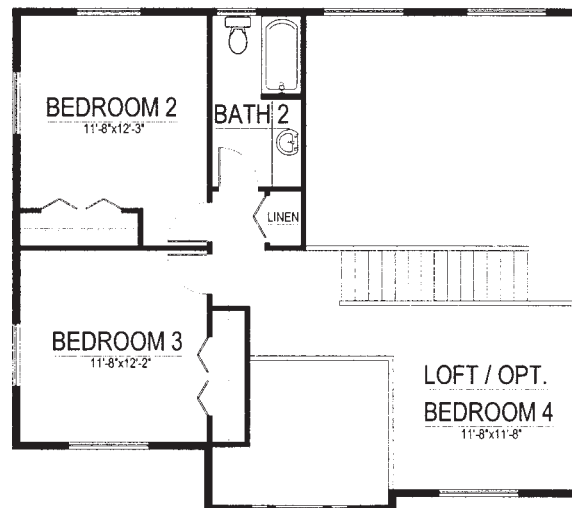

The Carmichael

Signature Collection

The Carmichael

Signature Collection

2201 Square feet

Main Level

Upper Level

Plan & elevation are an artists conception only and should not be relied upon as a precise representation of a completed house. The actual house as constructed may or may not contain the features and layout depicted depending elevation. Floorplan, elevations and related information are subject to change without prior notice. Drawings shown here are not to scale. No reproducing or other use of these plans maybe made without the written consent of Majerus Construction, Inc. Walla Walla, WA 99362.