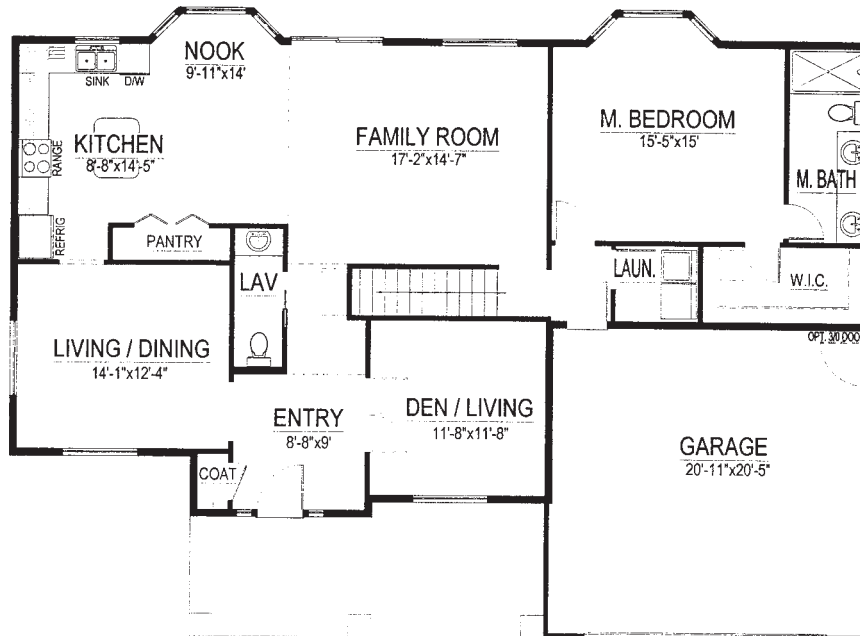

The Carmichael

Signature Collection

The Carmichael

Signature Collection

2201 Square feet

Main Level

Upper Level

Plan & elevation are an artists conception only and should not be relied upon as a precise representation of a completed house. The actual house as constructed may or may not contain the features and layout depicted depending elevation. Floorplan, elevations and related information are subject to change without prior notice. Drawings shown here are not to scale. No reproducing or other use of these plans maybe made without the written consent of Majerus Construction, Inc. Walla Walla, WA 99362.