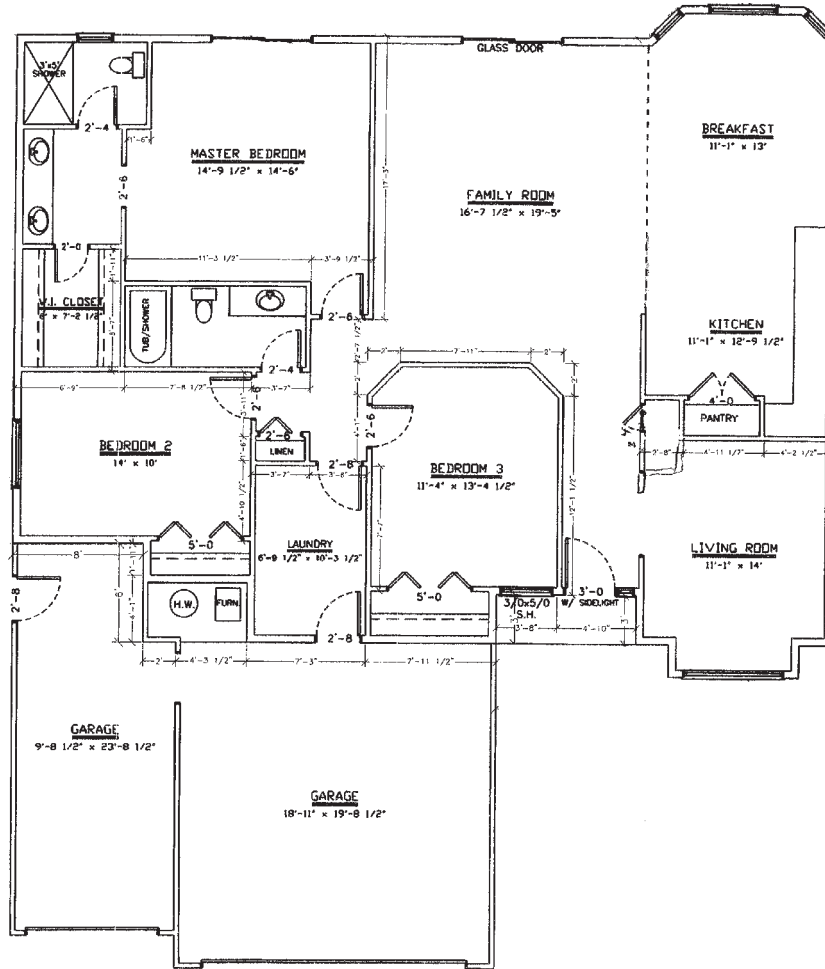

The Colorado

Signature Collection

The Colorado

Signature Collection

1747 Square feet

Plan & elevation are an artists conception only and should not be relied upon as a precise representation of a completed house. The actual house as constructed may or may not contain the features and layout depicted depending elevation. Floorplan, elevations and related information are subject to change without prior notice. Drawings shown here are not to scale. No reproducing or other use of these plans maybe made without the written consent of Majerus Construction, Inc. Walla Walla, WA 99362.