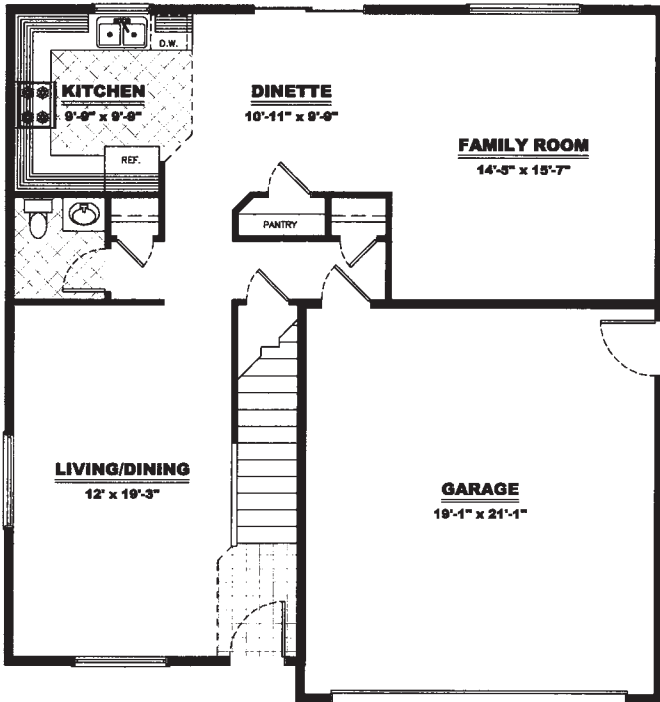

# The Dakota

*Signature Collection*

# The Dakota

*Signature Collection*

2248 Square feet

Main Level

Upper Level

Plan & elevation are an artists conception only and should not be relied upon as a precise representation of a completed house. The actual house as constructed may or may not contain the features and layout depicted depending elevation. Floorplan, elevations and related information are subject to change without prior notice. Drawings shown here are not to scale. No reproducing or other use of these plans maybe made without the written consent of Majerus Construction, Inc. Walla Walla, WA 99362.