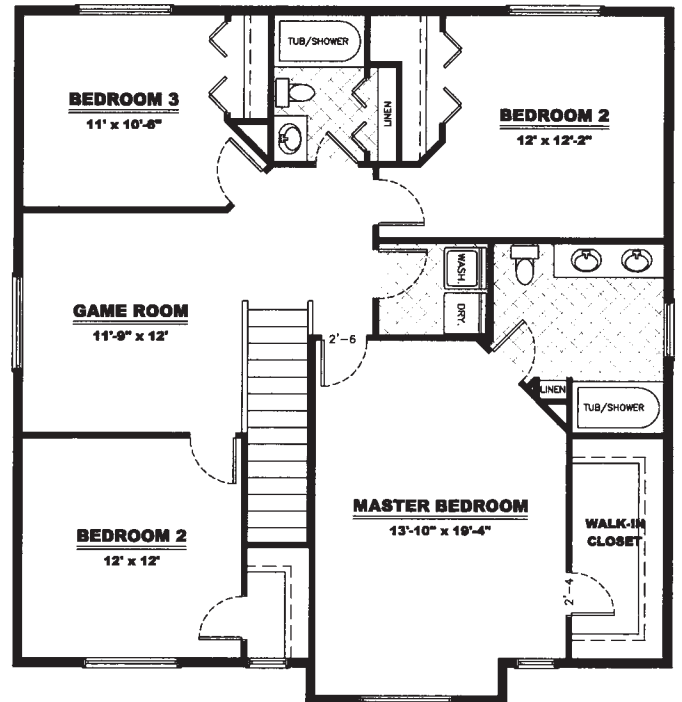

# The Dakota

*Signature Collection*

2248 Square feet

Main Level

Upper Level

Plan & elevation are an artists conception only and should not be relied upon as a precise representation of a completed house. The actual house as constructed may or may not contain the features and layout depicted depending elevation. Floorplan, elevations and related information are subject to change without prior notice. Drawings shown here are not to scale. No reproducing or other use of these plans maybe made without the written consent of Majerus Construction, Inc. Walla Walla, WA 99362.