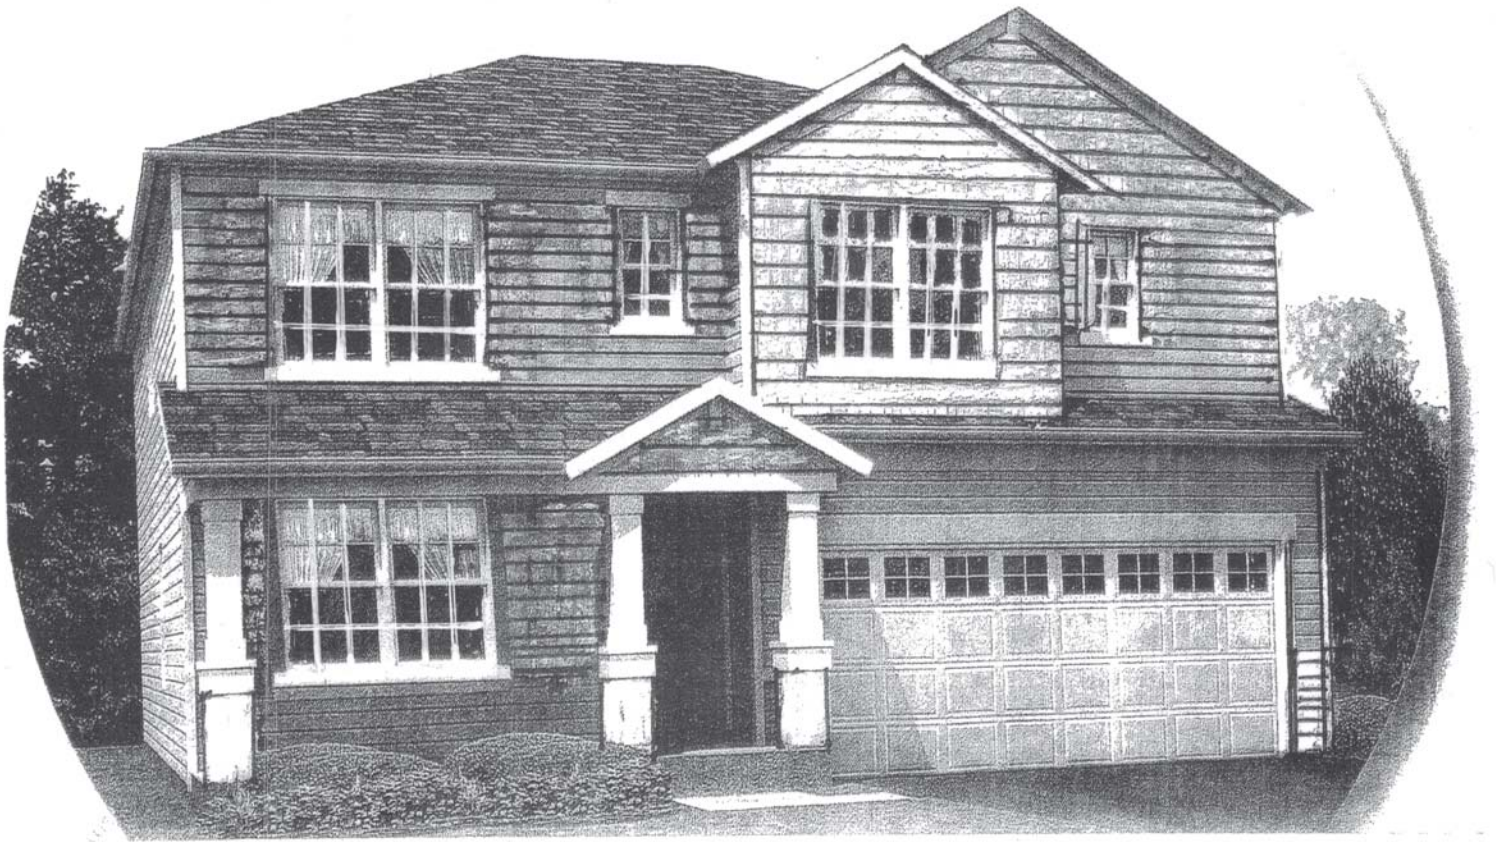

# The Dakota

*Signature Collection*

# The Dakota

*Signature Collection*

2248 Square feet

Main Level

Upper Level

Plan & elevation are an artists conception only and should not be relied upon as a precise representation of a completed house. The actual house as constructed may or may not contain the features and layout depicted depending elevation. Floorplan, elevations and related information are subject to change without prior notice. Drawings shown here are not to scale. No reproducing or other use of these plans maybe made without the written consent of Majerus Construction, Inc. Walla Walla, WA 99362.