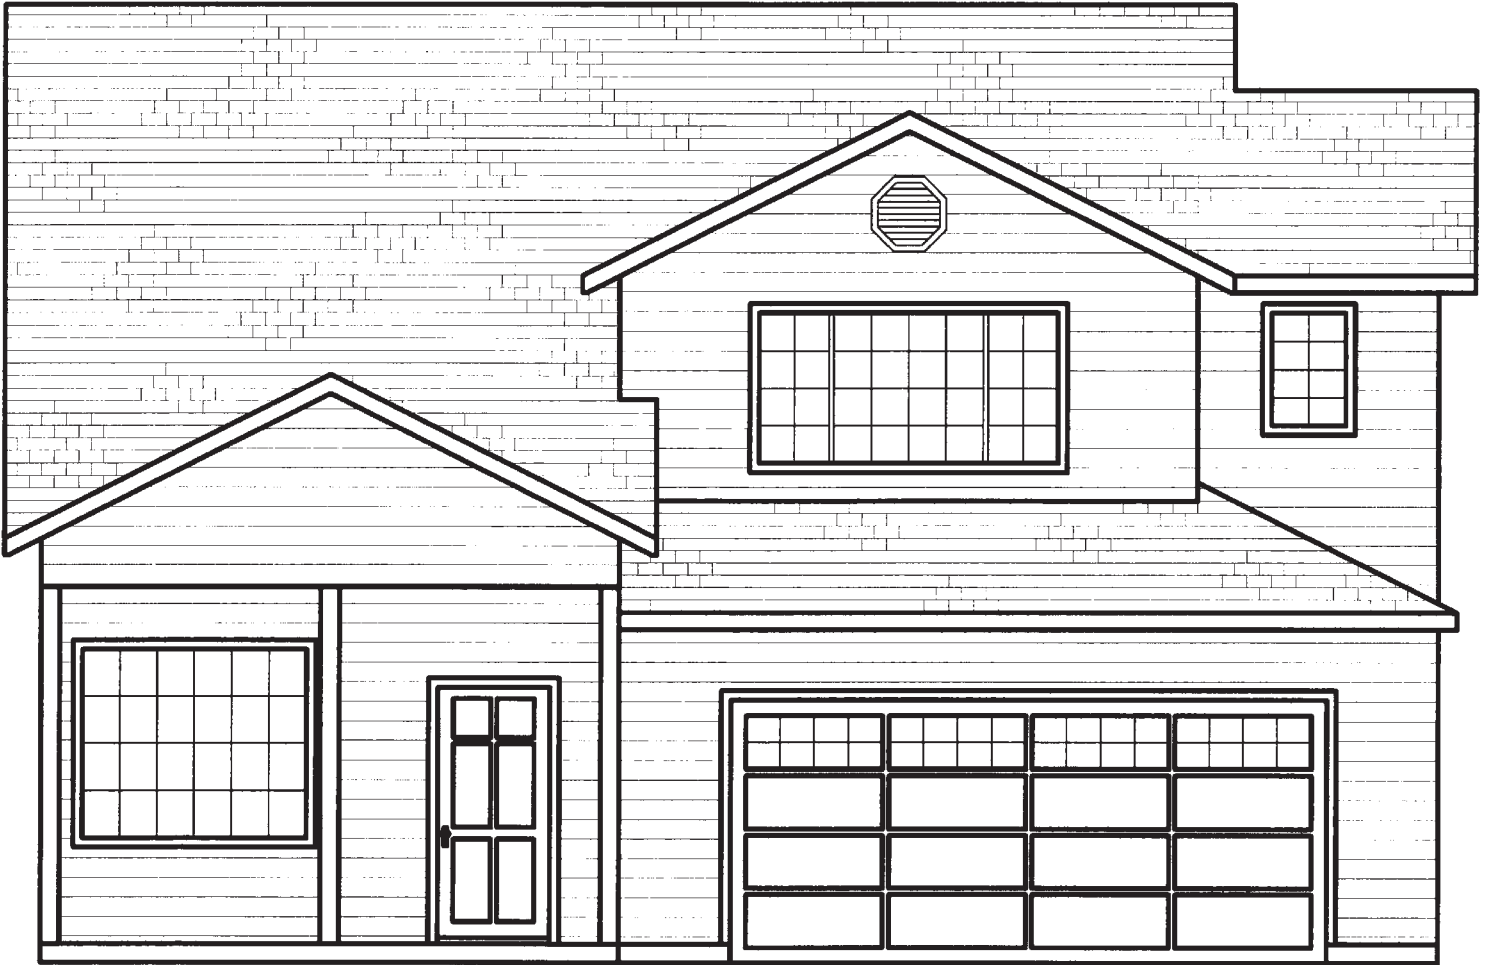

The Eagle Crest

Freedom Collection

The Eagle Crest

Freedom Collection

1546 Square feet

Main Level

Upper Level

Plan & elevation are an artists conception only and should not be relied upon as a precise representation of a completed house. The actual house as constructed may or may not contain the features and layout depicted depending elevation. Floorplan, elevations and related information are subject to change without prior notice. Drawings shown here are not to scale. No reproducing or other use of these plans maybe made without the written consent of Majerus Construction, Inc. Walla Walla, WA 99362.