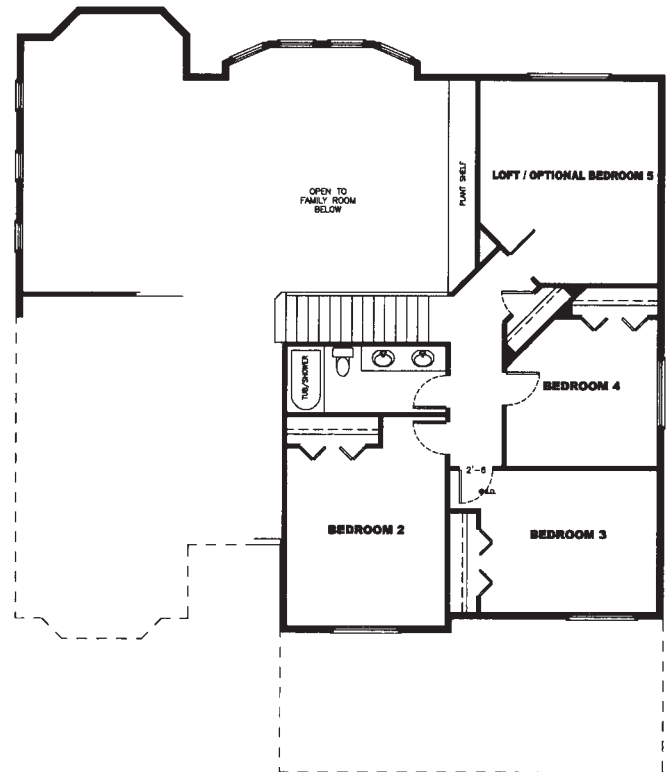

The Emerson

Classic Collection

The Emerson

Classic Collection

2460 Square feet

Main Level

Upper Level

Plan & elevation are an artists conception only and should not be relied upon as a precise representation of a completed house. The actual house as constructed may or may not contain the features and layout depicted depending elevation. Floorplan, elevations and related information are subject to change without prior notice. Drawings shown here are not to scale. No reproducing or other use of these plans maybe made without the written consent of Majerus Construction, Inc. Walla Walla, WA 99362.