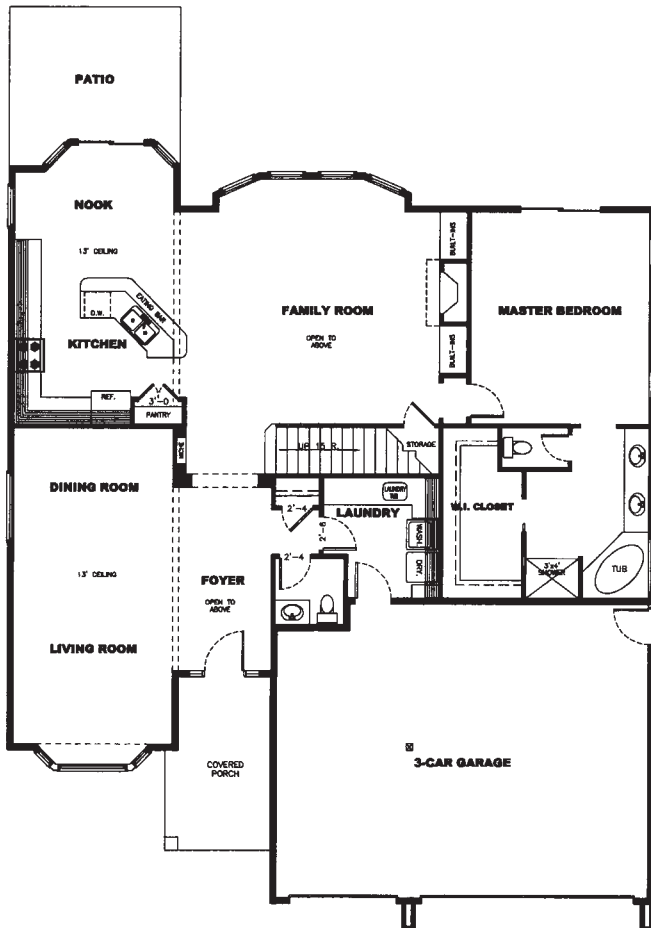

The Emerson

Classic Collection

The Emerson

Classic Collection

2460 Square feet

Main Level

Upper Level

Plan & elevation are an artists conception only and should not be relied upon as a precise representation of a completed house. The actual house as constructed may or may not contain the features and layout depicted depending elevation. Floorplan, elevations and related information are subject to change without prior notice. Drawings shown here are not to scale. No reproducing or other use of these plans maybe made without the written consent of Majerus Construction, Inc. Walla Walla, WA 99362.