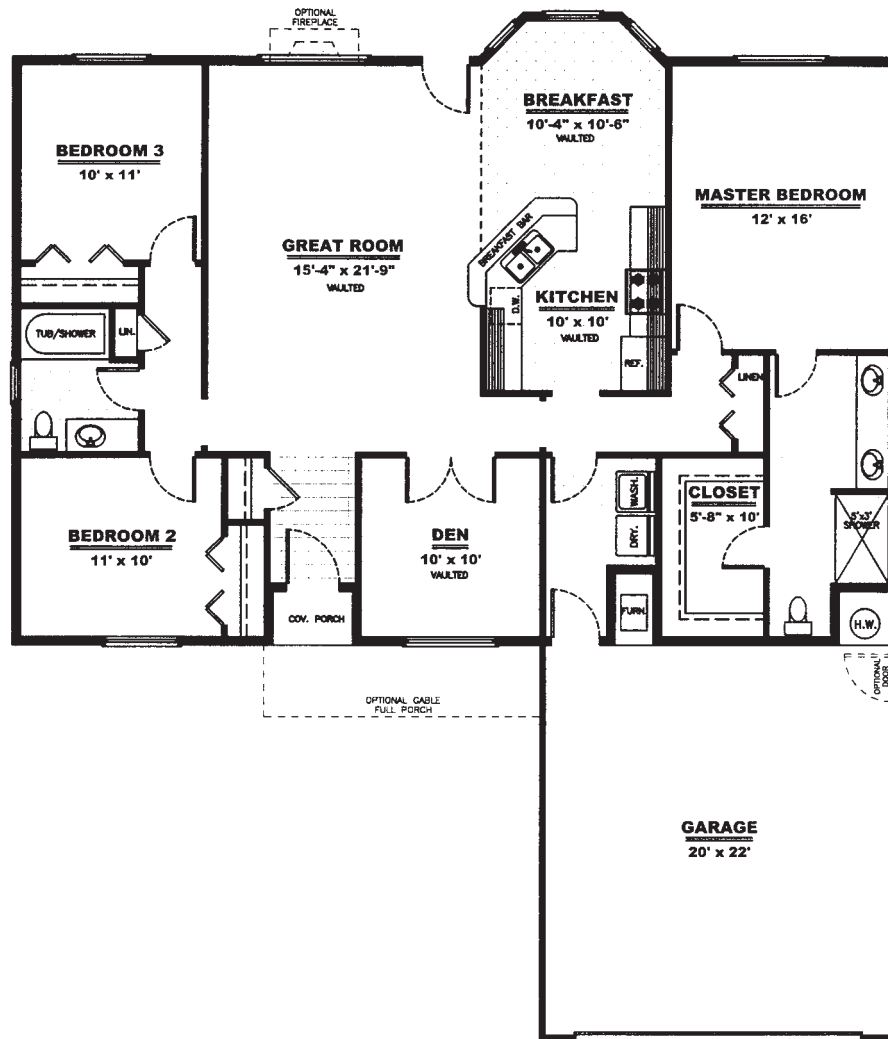

The Liberty

Freedom Collection

The Liberty

Freedom Collection

1,640 Square feet

Plan & elevation are an artists conception only and should not be relied upon as a precise representation of a completed house. The actual house as constructed may or may not contain the features and layout depicted depending elevation. Floorplan, elevations and related information are subject to change without prior notice. Drawings shown here are not to scale. No reproducing or other use of these plans maybe made without the written consent of Majerus Construction, Inc. Walla Walla, WA 99362.