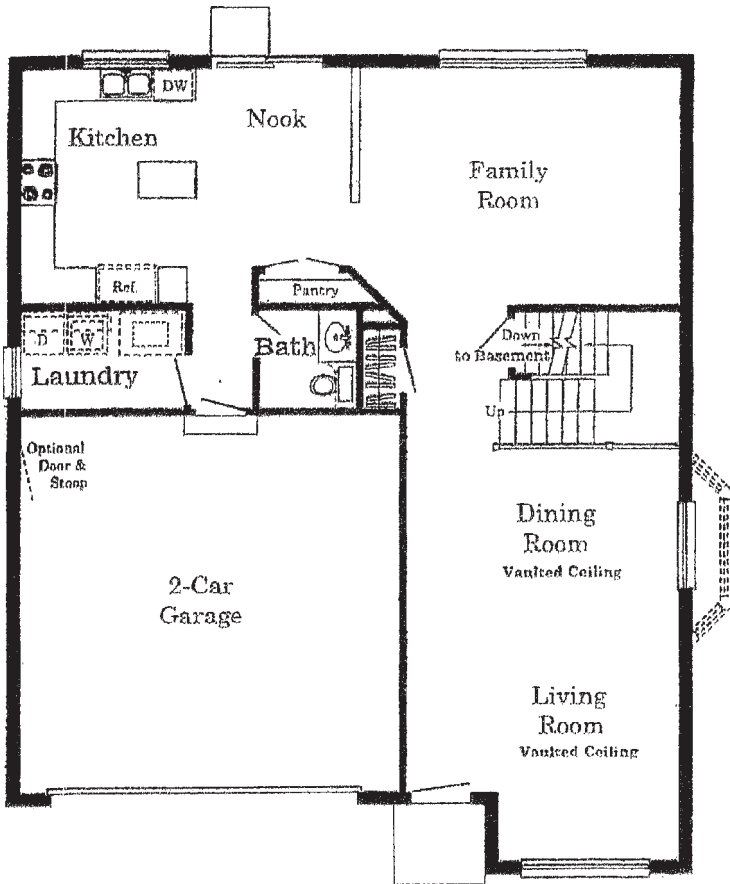

The McCartney

Signature Collection

The McCartney

Signature Collection

2140 Square feet

Main Level

Upper Level

Plan & elevation are an artists conception only and should not be relied upon as a precise representation of a completed house. The actual house as constructed may or may not contain the features and layout depicted depending elevation. Floorplan, elevations and related information are subject to change without prior notice. Drawings shown here are not to scale. No reproducing or other use of these plans maybe made without the written consent of Majerus Construction, Inc. Walla Walla, WA 99362.