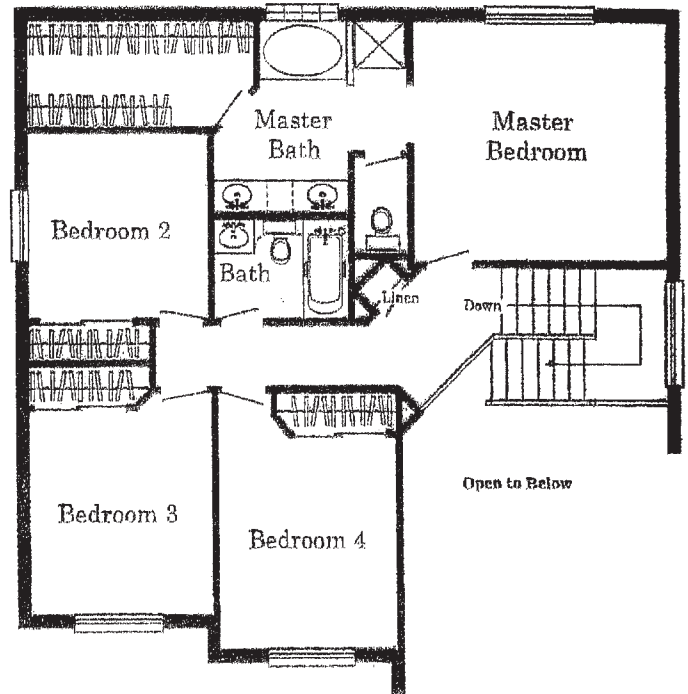

The McCartney

Signature Collection

The McCartney

Signature Collection

2140 Square feet

Main Level

Upper Level

Plan & elevation are an artists conception only and should not be relied upon as a precise representation of a completed house. The actual house as constructed may or may not contain the features and layout depicted depending elevation. Floorplan, elevations and related information are subject to change without prior notice. Drawings shown here are not to scale. No reproducing or other use of these plans maybe made without the written consent of Majerus Construction, Inc. Walla Walla, WA 99362.