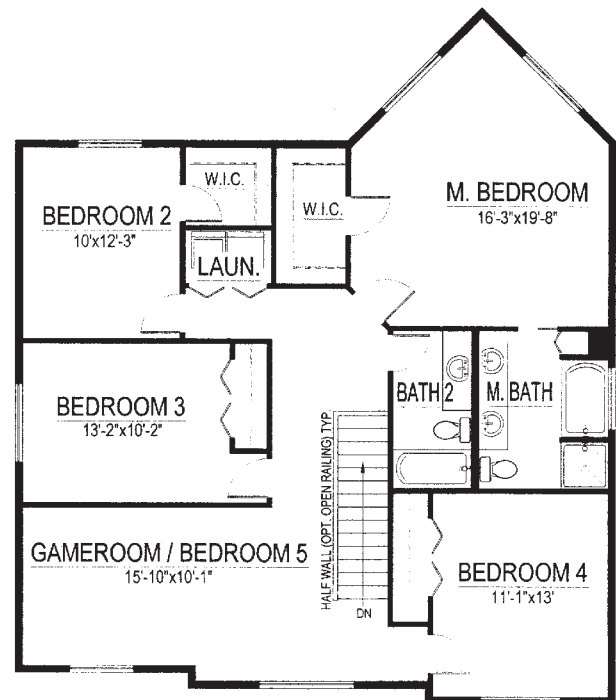

The Rockwell

Classic Collection

The Rockwell

Classic Collection

2,397 Square feet

Main Level

Upper Level

Plan & elevation are an artists conception only and should not be relied upon as a precise representation of a completed house. The actual house as constructed may or may not contain the features and layout depicted depending elevation. Floorplan, elevations and related information are subject to change without prior notice. Drawings shown here are not to scale. No reproducing or other use of these plans maybe made without the written consent of Majerus Construction, Inc. Walla Walla, WA 99362.