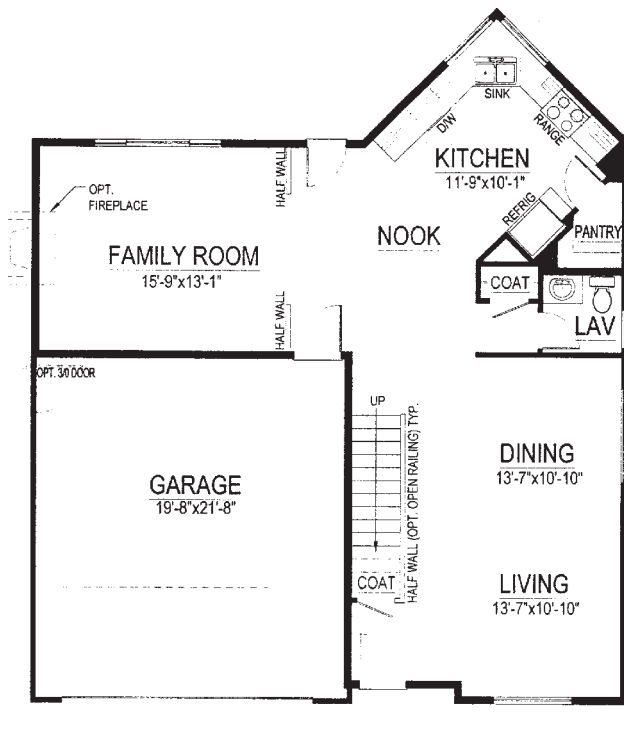

The Rockwell

Classic Collection

The Rockwell

Classic Collection

2,397 Square feet

Main Level

Upper Level

Plan & elevation are an artists conception only and should not be relied upon as a precise representation of a completed house. The actual house as constructed may or may not contain the features and layout depicted depending elevation. Floorplan, elevations and related information are subject to change without prior notice. Drawings shown here are not to scale. No reproducing or other use of these plans maybe made without the written consent of Majerus Construction, Inc. Walla Walla, WA 99362.