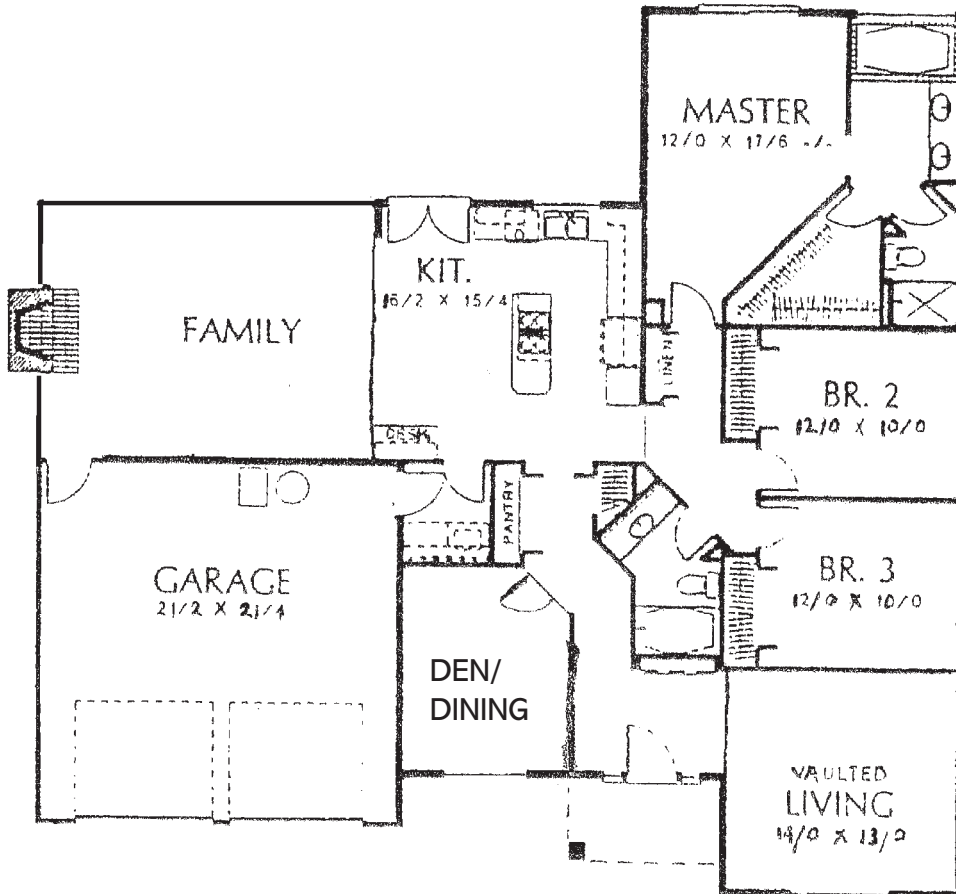

The Sullivan

Signature Collection

The Sullivan

Signature Collection

1900 Square feet

Plan & elevation are an artists conception only and should not be relied upon as a precise representation of a completed house. The actual house as constructed may or may not contain the features and layout depicted depending elevation. Floorplan, elevations and related information are subject to change without prior notice. Drawings shown here are not to scale. No reproducing or other use of these plans maybe made without the written consent of Majerus Construction, Inc. Walla Walla, WA 99362.